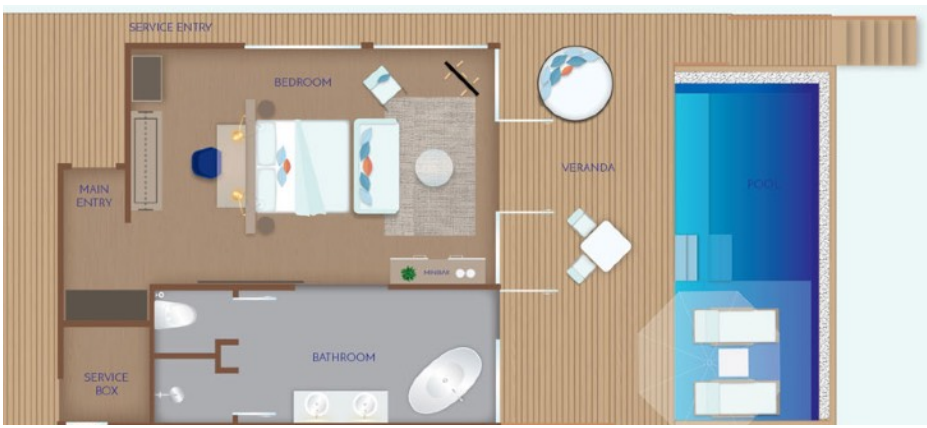

bluemarlin[®]

BEACH VILLA
120m²

BEACH VILLA
with Pool
172m²
bazén: 4x6m

FAMILY BEACH VILLA with Pool
220m², 2 ložnice, 2 koupelny, bazén: 4x6m

WATER VILLA
with Pool
172m²

DELUXE ALL INCLUSIVE:
5 RESTAURACÍ & 2 BARY