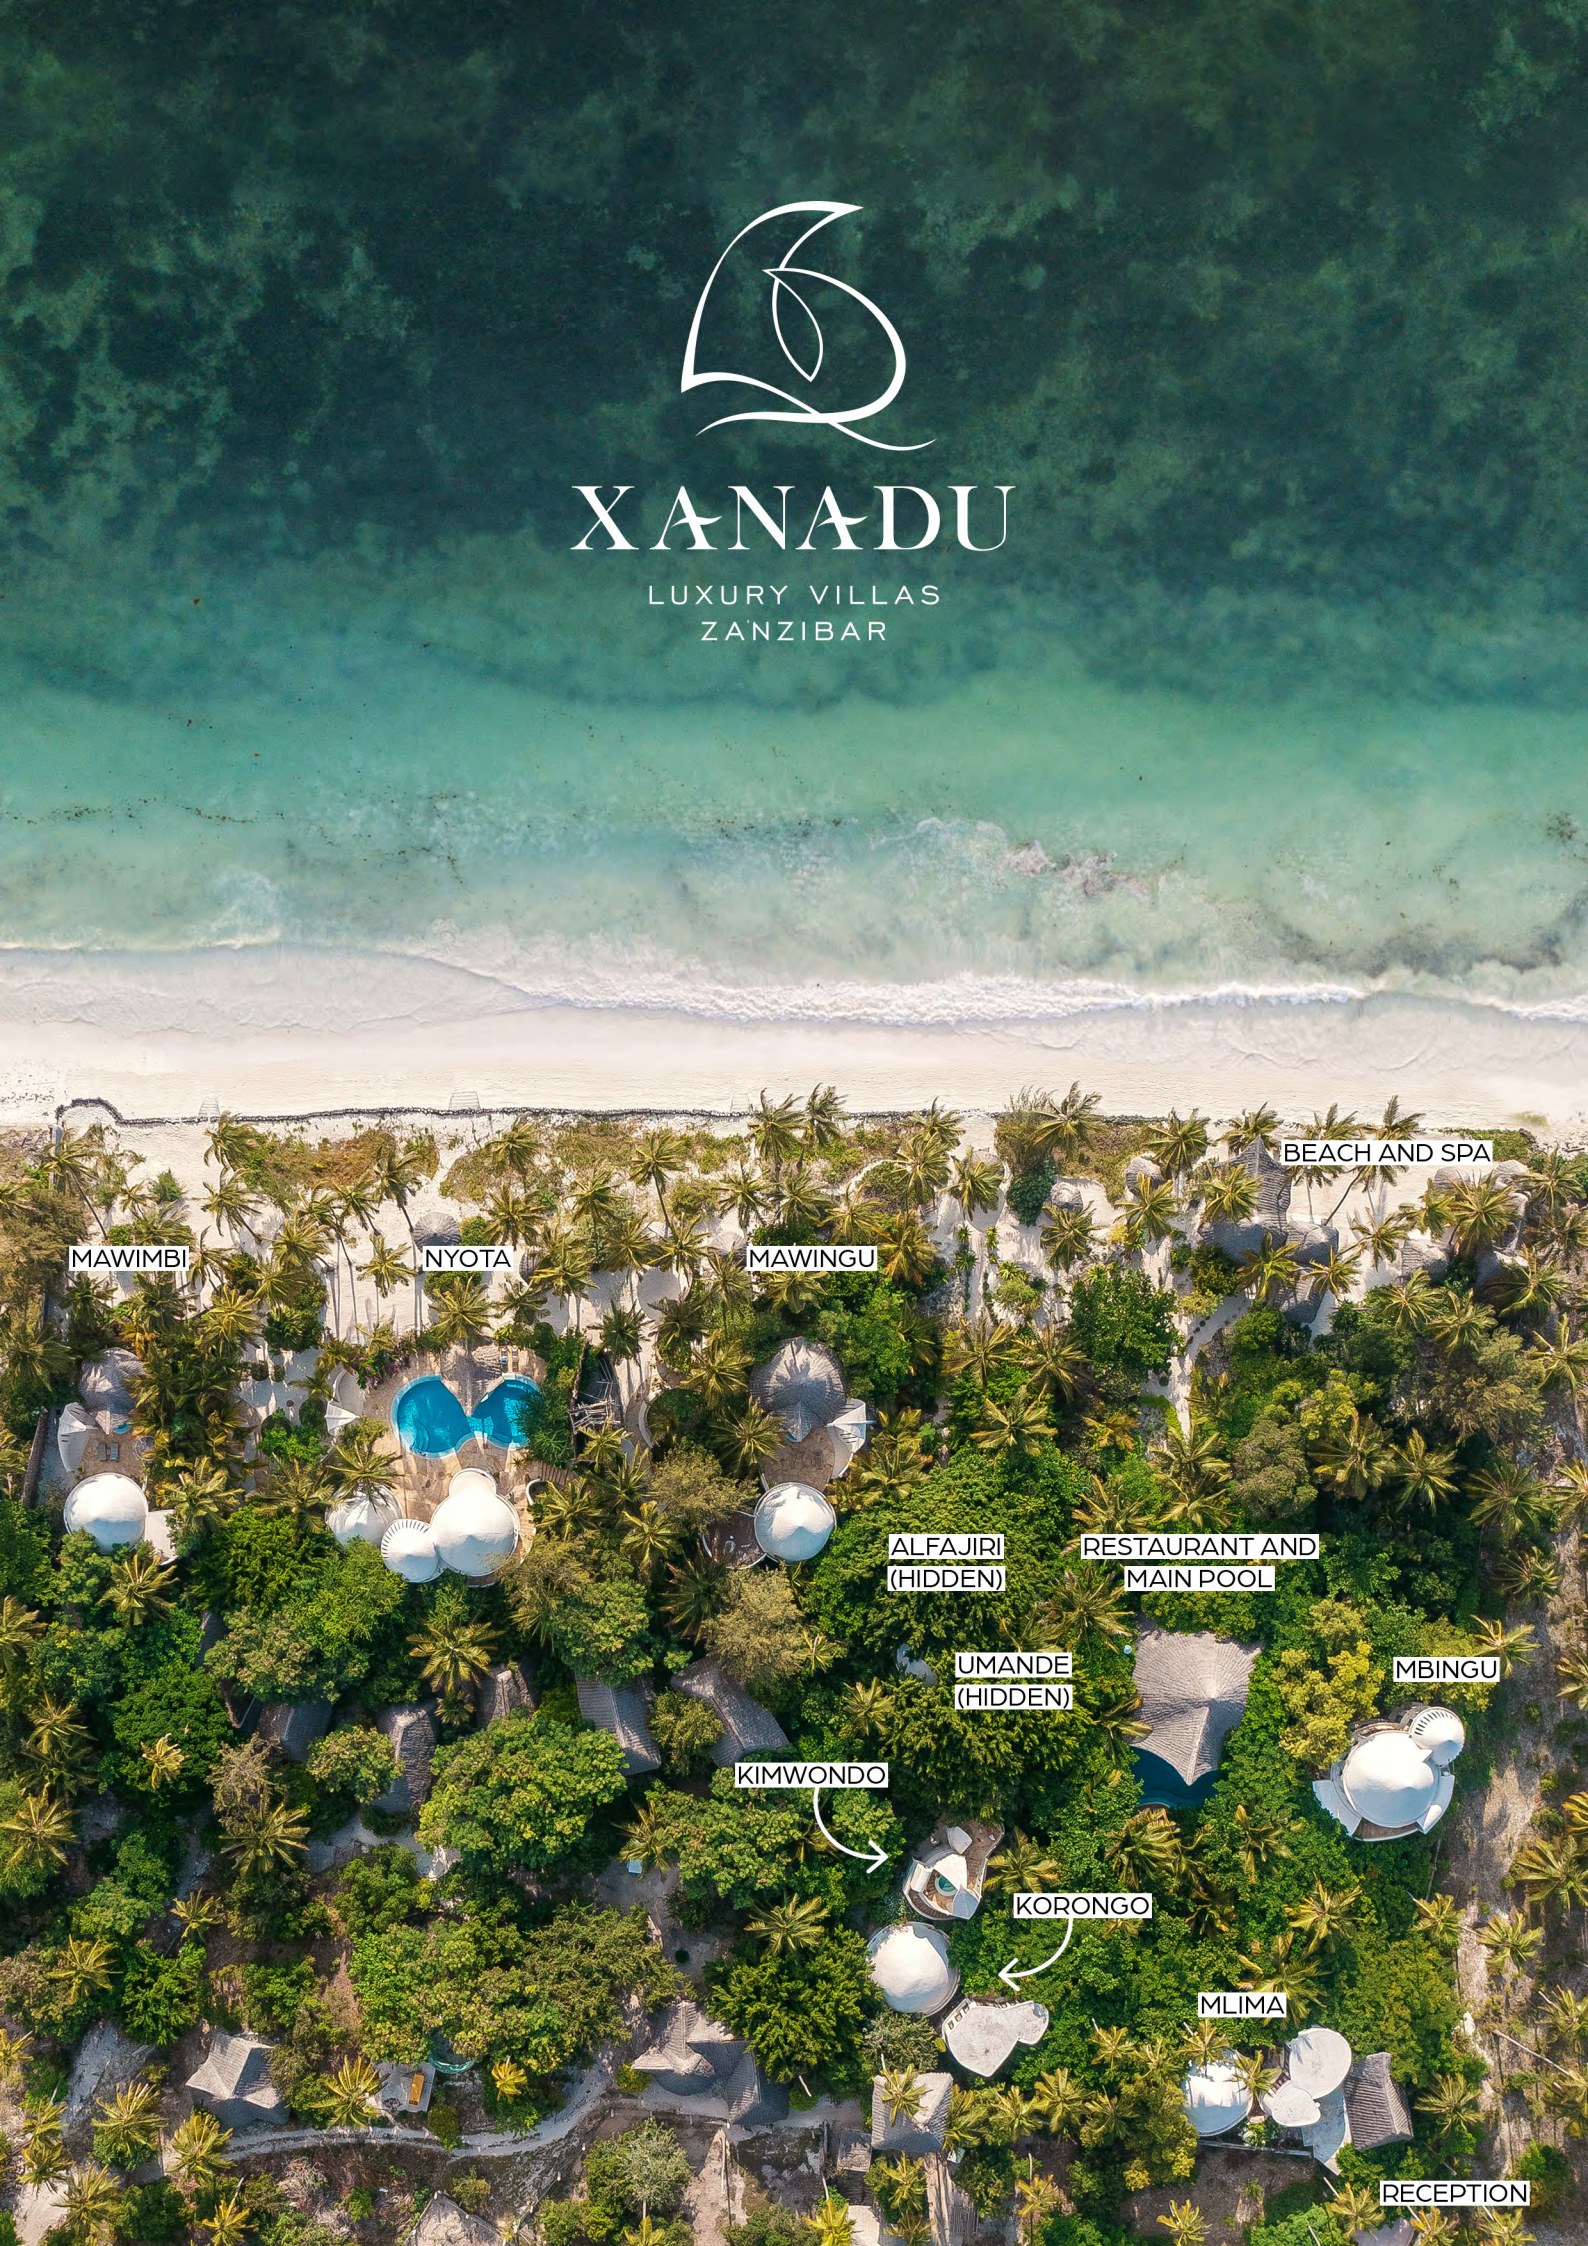

# XANADU

LUXURY VILLAS  
ZANZIBAR

MAWIMBI

NYOTA

MAWINGU

BEACH AND SPA

ALFAJIRI  
(HIDDEN)

RESTAURANT AND  
MAIN POOL